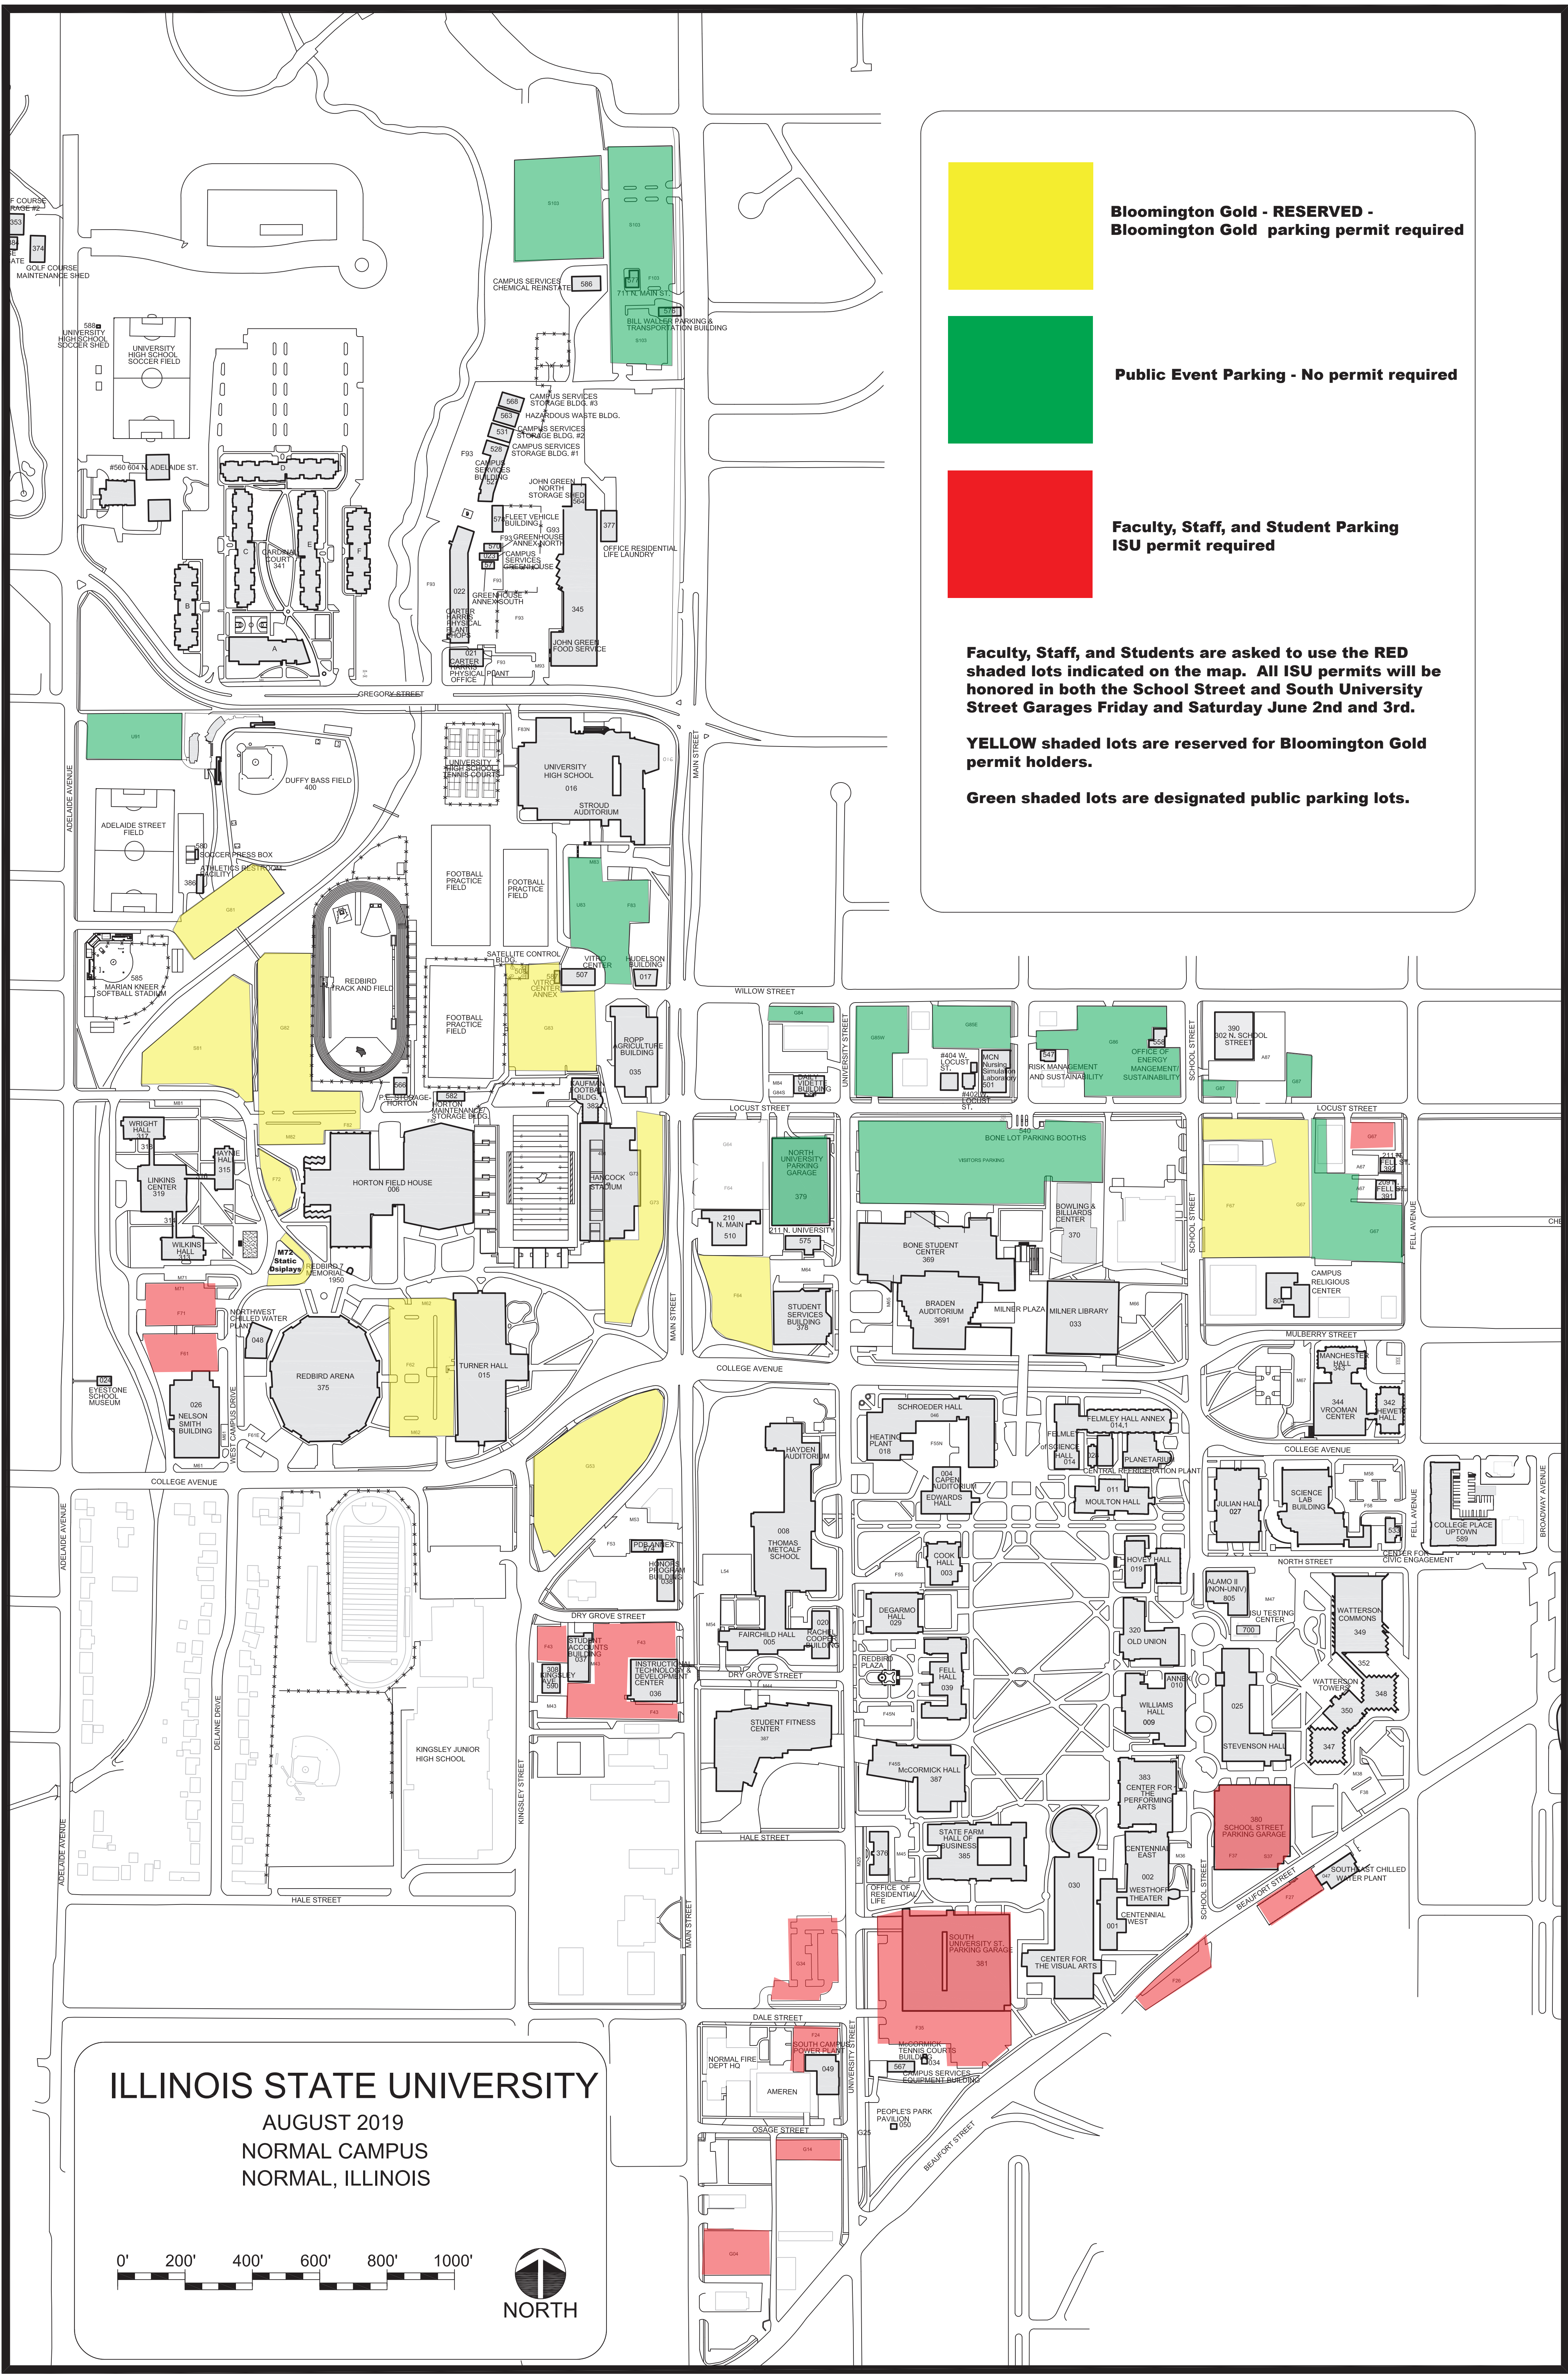

Bloomington Gold - RESERVED - Bloomington Gold parking permit required

Public Event Parking - No permit required

Faculty, Staff, and Student Parking ISU permit required

Faculty, Staff, and Students are asked to use the RED shaded lots indicated on the map. All ISU permits will be honored in both the School Street and South University Street Garages Friday and Saturday June 2nd and 3rd.

YELLOW shaded lots are reserved for Bloomington Gold permit holders.

Green shaded lots are designated public parking lots.

ILLINOIS STATE UNIVERSITY
 AUGUST 2019
 NORMAL CAMPUS
 NORMAL, ILLINOIS